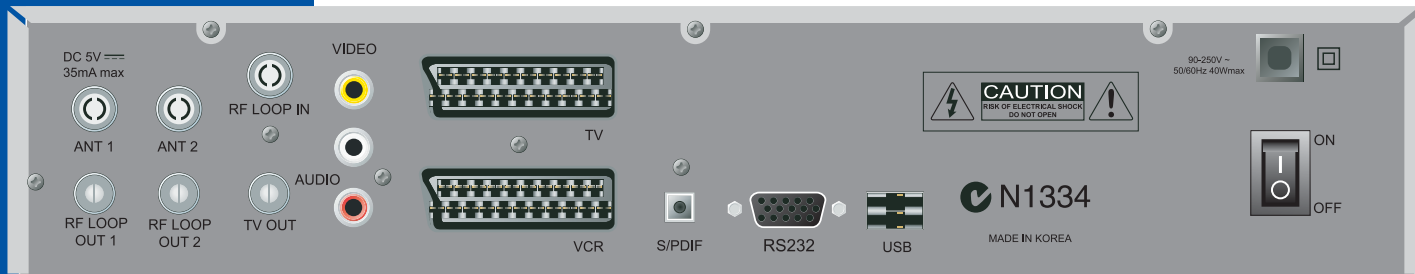

SPECIFICATIONS